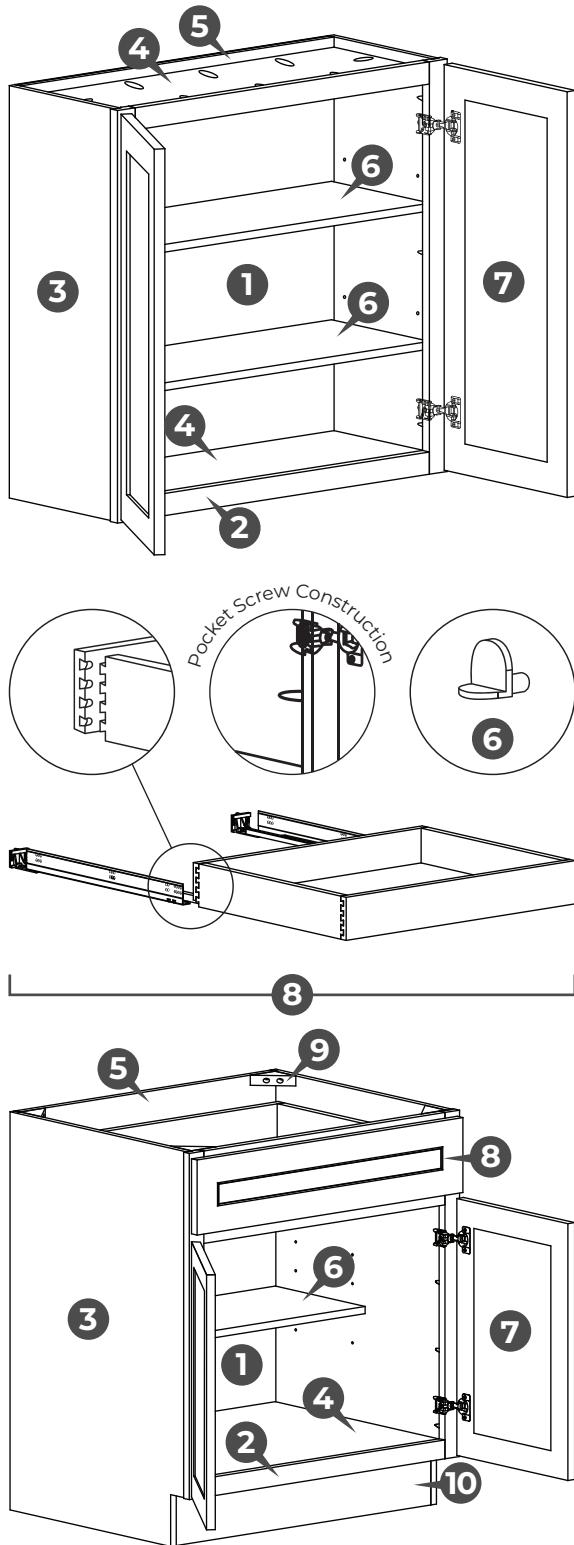

SUMMIT

LATTE

SLATE

ASH

CONSTRUCTION

- 1** Natural hardwood interior
- 2** ¾" solid hardwood face frame
- 3** ½" veneered plywood end panels with matching exterior finish
- 4** ½" veneered plywood captured floor and ceiling panels with natural finish
- 5** ⅝" framed plywood back
- 6** ¾" veneered plywood half depth, adjustable shelving with metal shelf clips
- 7** Partial overlay stile and rail with veneered or painted MDF center panel and 6-way adjustable, concealed soft-close hinges
- 8** Partial overlay veneered or painted MDF slab drawer bottom, and 7/8 extension under-mount soft-close drawer glides
- 9** ¾" solid wood corner braces
- 10** 4½" high and ½" thick unfinished veneered plywood toe kick