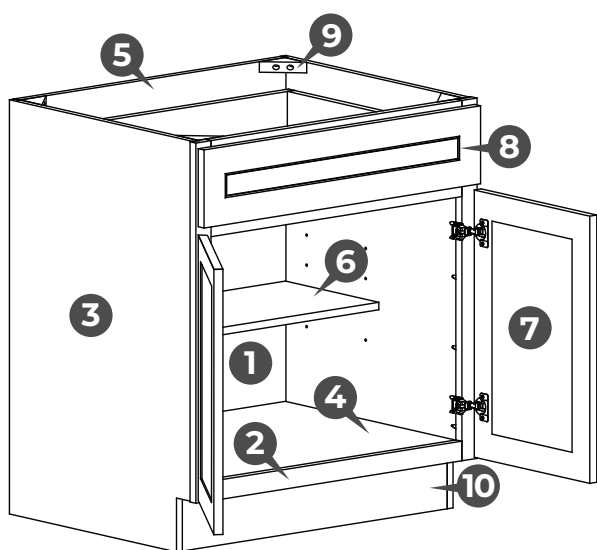

DOVE

CASHMERE

FROST

STERLING

FREMONT

GRAPHITE

CONSTRUCTION

- 1 Natural hardwood interior
- 2 3/4" solid hardwood face frame
- 3 1/2" veneered plywood end panels with matching exterior finish
- 4 1/2" veneered plywood captured floor and ceiling panels with natural finish
- 5 5/8" framed plywood back
- 6 3/4" veneered plywood half depth, adjustable shelving with metal shelf clips
- 7 Full overlay stile and rail with veneered or painted MDF center panel and 6-way adjustable, concealed soft-close hinges
- 8 Full overlay 5-piece drawer front with 1/2" finger jointed hardwood dovetailed drawer box, 3/8" veneered plywood drawer bottom, and full extension under-mount soft-close drawer glides
- 9 3/4" solid wood corner braces
- 10 4 1/2" high and 1/2" thick unfinished veneered plywood toe kick