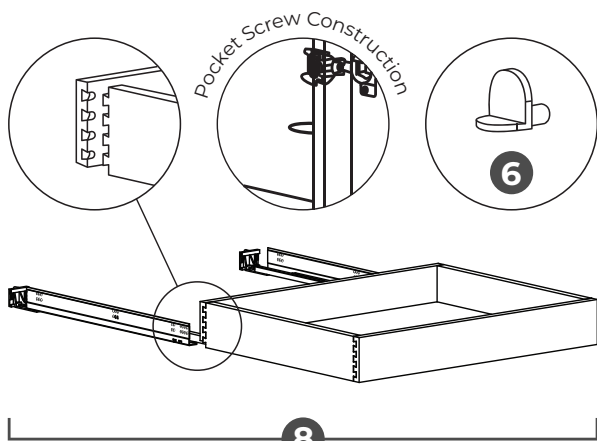

DOVE

CASHMERE

FROST

STERLING

FREMONT

GRAPHITE

CONSTRUCTION

- 1 Natural hardwood interior
- 2 3/4" solid hardwood face frame
- 3 1/2" veneered plywood end panels with matching exterior finish
- 4 1/2" veneered plywood captured floor and ceiling panels with natural finish
- 5 5/8" framed plywood back
- 6 3/4" veneered plywood half depth, adjustable shelving with metal shelf clips
- 7 Full overlay stile and rail with veneered or painted MDF center panel and 6-way adjustable, concealed soft-close hinges
- 8 Full overlay 5-piece drawer front with 1/2" finger jointed hardwood dovetailed drawer box, 3/8" veneered plywood drawer bottom, and full extension under-mount soft-close drawer glides
- 9 3/4" solid wood corner braces
- 10 4 1/2" high and 1/2" thick unfinished veneered plywood toe kick