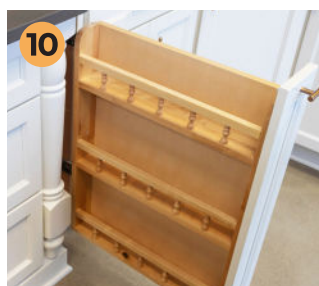

FEATURES

- Partial overlay door style
- MDF stile and rail
- Slab drawer front
- MDF center panel
- Painted gray finish
- Soft-close glides and hinges

CHOICE CABINET

STORAGE & ACCESSORIES

There's nothing better than finding what you need quickly. That's why our storage and accessories keep your kitchen (or any room) organized while making it easy to customize your cabinets.