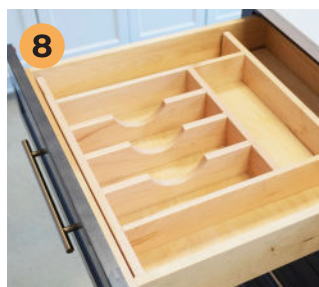

FEATURES

- Partial overlay door style
- MDF stile and rail
- Slab drawer front
- MDF center panel
- Painted gray finish
- Soft-close glides and hinges

CHOICE CABINET

STORAGE & ACCESSORIES

There's nothing better than finding what you need quickly. That's why our storage and accessories keep your kitchen (or any room) organized while making it easy to customize your cabinets.