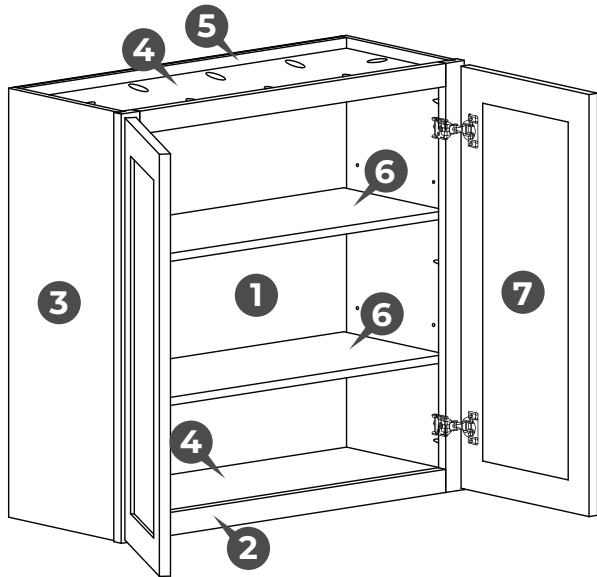

DOVE

CASHMERE

FROST

STERLING

FREMONT

GRAPHITE

CONSTRUCTION

- 1 Natural hardwood interior
- 2 3/4" solid hardwood face frame
- 3 1/2" veneered plywood end panels with matching exterior finish
- 4 1/2" veneered plywood captured floor and ceiling panels with natural finish
- 5 5/8" framed plywood back
- 6 3/4" veneered plywood half depth, adjustable shelving with metal shelf clips
- 7 Full overlay stile and rail with veneered or painted MDF center panel and 6-way adjustable, concealed soft-close hinges
- 8 Full overlay 5-piece drawer front with 1/2" finger jointed hardwood dovetailed drawer box, 3/8" veneered plywood drawer bottom, and full extension under-mount soft-close drawer glides
- 9 3/4" solid wood corner braces
- 10 4 1/2" high and 1/2" thick unfinished veneered plywood toe kick