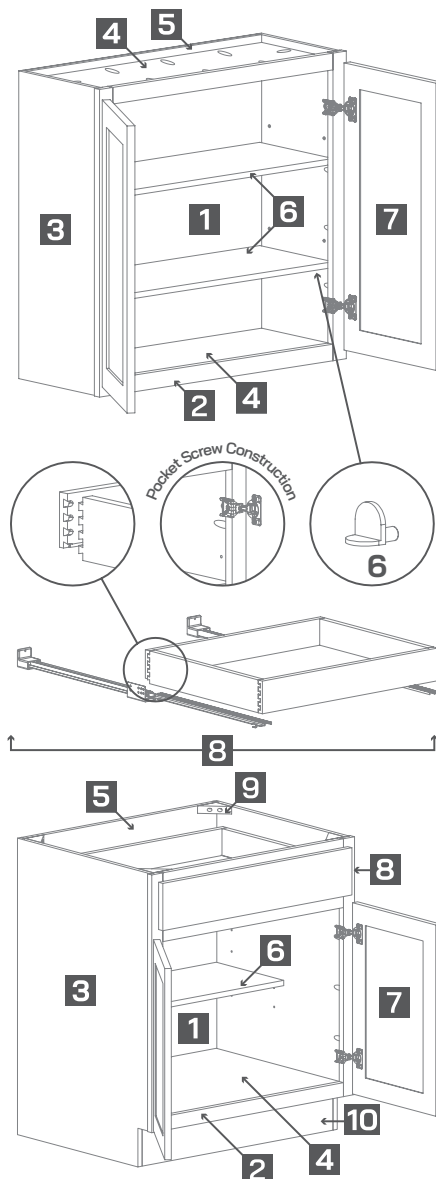

Construction

- 1** Natural hardwood interior
- 2** 3/4" solid hardwood face frame
- 3** 1/2" veneered plywood end panels with matching exterior finish
- 4** 1/2" veneered plywood captured floor and ceiling panels with natural finish
- 5** 5/8" framed plywood back*
- 6** 3/4" veneered plywood half depth, adjustable shelving with metal shelf clips**
- 7** Full overlay solid hardwood stile and rail with veneered or painted MDF center panel and 6-way adjustable, concealed soft-close hinges
- 8** Full overlay 5-piece drawer front with 1/2" finger jointed hardwood dovetailed drawer box, 3/8" veneered plywood drawer bottom, and full extension undermount soft-close drawer glides
- 9** 3/4" solid wood corner braces
- 10** 4-1/2" high and 1/2" thick unfinished veneered plywood toe kick

Choice Essentials[®]

SPECIFICATIONS

CHOICE

Cabinet

SUMMIT

LEXINGTON

BRENTWOOD

Construction

- 1** Natural hardwood interior
- 2** 3/4" solid hardwood face frame
- 3** 1/2" veneered plywood end panels with matching exterior finish
- 4** 1/2" veneered plywood captured floor and ceiling panels with natural finish
- 5** 5/8" framed plywood back*
- 6** 3/4" veneered plywood half depth, adjustable shelving with metal shelf clips**
- 7** Partial overlay solid hardwood stile and rail with veneered or painted MDF center panel and 6-way adjustable, concealed hinges (soft close optional)***
- 8** Partial overlay veneered or painted MDF slab drawer front with 1/2" finger jointed hardwood dovetailed drawer box, 3/8" veneered plywood drawer bottom, and 3/4" extension undermount drawer glides (soft close optional)
- 9** 3/4" solid wood corner braces
- 10** 4-1/2" high and 1/2" thick unfinished veneered plywood toe kick