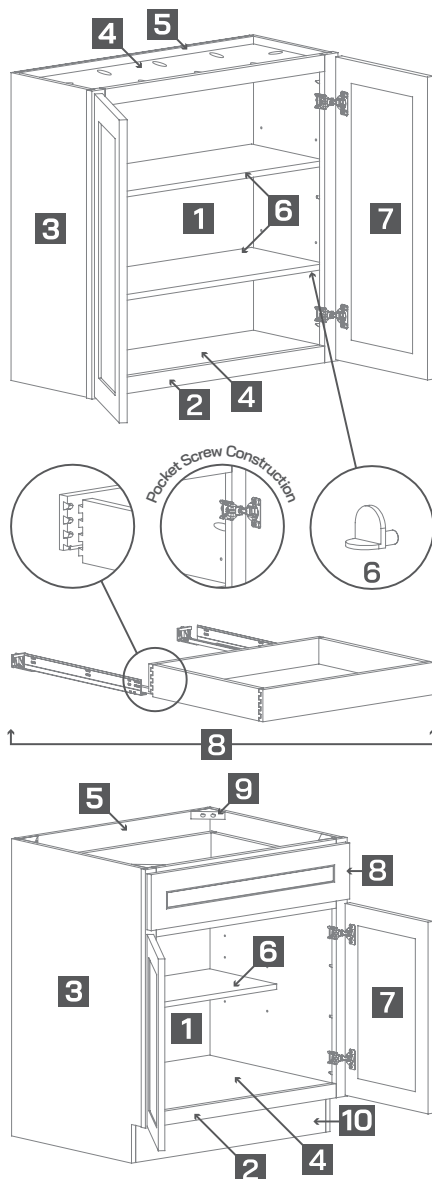

Choice Select[®]

SPECIFICATIONS

CHOICE

Cabinet

FREMONT

GRAPHITE

FROST

STERLING

Construction

- 1** Natural hardwood interior
- 2** 3/4" solid hardwood face frame
- 3** 1/2" veneered plywood end panels with matching exterior finish
- 4** 1/2" veneered plywood captured floor and ceiling panels with natural finish
- 5** 5/8" framed plywood back*
- 6** 3/4" veneered plywood half depth, adjustable shelving with metal shelf clips**
- 7** Full overlay solid hardwood stile and rail with veneered or painted MDF center panel and 6-way adjustable, concealed soft-close hinges
- 8** Full overlay 5-piece drawer front with 1/2" finger jointed hardwood dovetailed drawer box, 3/8" veneered plywood drawer bottom, and full extension undermount soft-close drawer glides
- 9** 3/4" solid wood corner braces
- 10** 4-1/2" high and 1/2" thick unfinished veneered plywood toe kick

- 1** Natural hardwood interior
- 2** 3/4" solid hardwood face frame
- 3** 1/2" veneered plywood end panels with matching exterior finish
- 4** 1/2" veneered plywood captured floor and ceiling panels with natural finish
- 5** 5/8" framed plywood back*
- 6** 3/4" veneered plywood half depth, adjustable shelving with metal shelf clips**
- 7** Partial overlay solid hardwood stile and rail with veneered or painted MDF center panel and 6-way adjustable, concealed hinges (soft close optional)***
- 8** Partial overlay veneered or painted MDF slab drawer front with 1/2" finger jointed hardwood dovetailed drawer box, 3/8" veneered plywood drawer bottom, and 3/4" extension undermount drawer glides (soft close optional)
- 9** 3/4" solid wood corner braces
- 10** 4-1/2" high and 1/2" thick unfinished veneered plywood toe kick