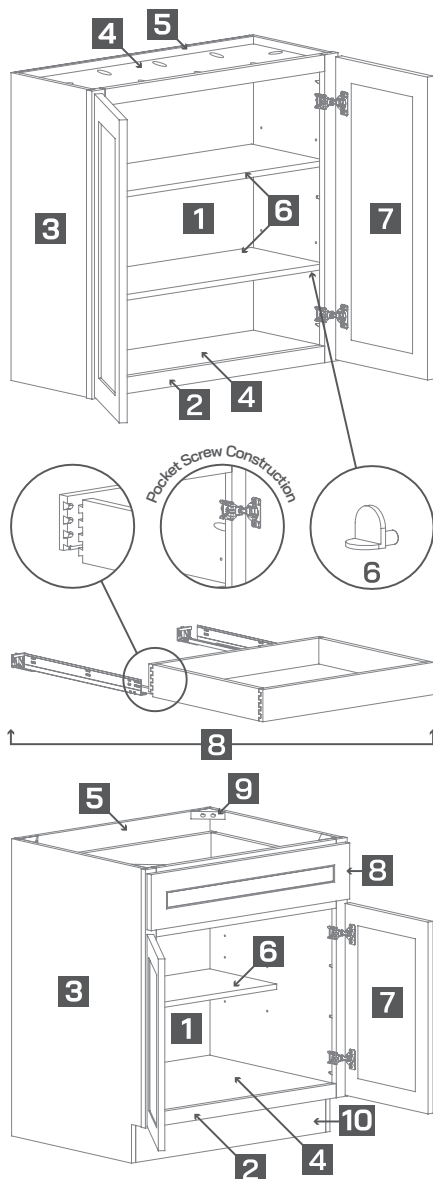

Choice Select[®]

SPECIFICATIONS

CHOICE

Cabinet

FREMONT

GRAPHITE

FROST

STERLING

Construction

- 1** Natural hardwood interior
- 2** 3/4" solid hardwood face frame
- 3** 1/2" veneered plywood end panels with matching exterior finish
- 4** 1/2" veneered plywood captured floor and ceiling panels with natural finish
- 5** 5/8" framed plywood back*
- 6** 3/4" veneered plywood half depth, adjustable shelving with metal shelf clips**
- 7** Full overlay solid hardwood stile and rail with veneered or painted MDF center panel and 6-way adjustable, concealed soft-close hinges
- 8** Full overlay 5-piece drawer front with 1/2" finger jointed hardwood dovetailed drawer box, 3/8" veneered plywood drawer bottom, and full extension undermount soft-close drawer glides
- 9** 3/4" solid wood corner braces
- 10** 4-1/2" high and 1/2" thick unfinished veneered plywood toe kick

Construction

- 1** Natural hardwood interior
- 2** 3/4" solid hardwood face frame
- 3** 1/2" veneered plywood end panels with matching exterior finish
- 4** 1/2" veneered plywood captured floor and ceiling panels with natural finish
- 5** 5/8" framed plywood back*
- 6** 3/4" veneered plywood half depth, adjustable shelving with metal shelf clips**
- 7** Partial overlay solid hardwood stile and rail with veneered or painted MDF center panel and 6-way adjustable, concealed hinges (soft close optional)***
- 8** Partial overlay veneered or painted MDF slab drawer front with 5/8" veneered plywood dovetailed drawer box, 3/8" veneered plywood drawer bottom, and 3/4" extension undermount drawer glides (soft close optional)
- 9** 3/4" solid wood corner braces
- 10** 4-1/2" high and 1/2" thick unfinished veneered plywood toe kick