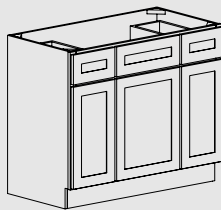

Vanity Combo Single

WIDTH
42"

HEIGHT
34½"

DEPTH
21"

Knee Drawer

WIDTH
27"-30"

HEIGHT
4⅞"

DEPTH
21"